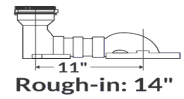

1502 Zaidee (685x360x705 mm)

1501 Zara (650x350x730 mm)

**One Piece EWC
with seat Cover**

1504 Zurie (650x350x700 mm)

1503 Zofie (725x375x675 mm)

1505 Zandra (640x360x740 mm)

1506 Zenifer(670x375x690 mm)

Rough-in: 10"

Rough-in: 12"

Rough-in: 14"

301 Lucid (555x390x410 mm)

302 Lexis (525x340x390 mm)

305 Lucius (480x350x350 mm)

304 Lotto (540x360x360 mm)

303 Lucent (540x385x410 mm)

306 Lorenz (540x350x340 mm)

**Wall Hung EWC
with Seat Cover**

European Water Closet

201 Vector EWC 'S' (530x370x390 mm)

203 Cognate (540x350x400 mm)

204 Celestial (600x430x400 mm)

201 Vector EWC 'P' (530x370x390 mm)

202 Comet (550x370x390 mm)