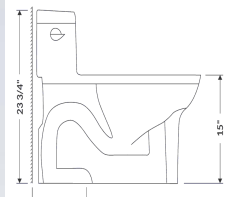

1502 Zaidee (685x360x705 mm)

1501 Zara (650x350x730 mm)

**One Piece EWC
with seat Cover**

1504 Zurie (650x350x700 mm)

1503 Zofie (725x375x675 mm)

1505 Zandra (640x360x740 mm)

1506 Zenifer(670x375x690 mm)

Rough-in: 10"

Rough-in: 12"

Rough-in: 14"

301 Lucid (555x390x410 mm)

302 Lexis (525x340x390 mm)

305 Lucius (480x350x350 mm)

304 Lotto (540x360x360 mm)

303 Lucent (540x385x410 mm)

306 Lorenz (540x350x340 mm)

**Wall Hung EWC
with Seat Cover**

European Water Closet

201 Vector EWC 'S' (530x370x390 mm)

203 Cognate (540x350x400 mm)

204 Celestial (600x430x400 mm)

201 Vector EWC 'P' (530x370x390 mm)

202 Comet (550x370x390 mm)

Table Top Wash Basin

901 Aaron (410x295x110 mm)

905 Andrea (590x375x110 mm)

902 Antonio (400x400x125 mm)

906 Aleen (570x365x120 mm)

903 Austin (410x340x170 mm)

904 Adrian (480x320x155 mm)

907 Alexis (435x435x110 mm)