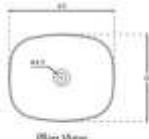

Rough-in: 12"

Rough-in: 14"

301 Lucid (555x390x410 mm)

302 Lexis (525x340x390 mm)

305 Lucius (480x350x350 mm)

304 Lotto (540x360x360 mm)

303 Lucent (540x385x410 mm)

306 Lorenz (540x350x340 mm)

**Wall Hung EWC
with Seat Cover**

European Water Closet

201 Vector EWC 'S' (530x370x390 mm)

203 Cognate (540x350x400 mm)

204 Celestial (600x430x400 mm)

201 Vector EWC 'P' (530x370x390 mm)

202 Comet (550x370x390 mm)

Table Top Wash Basin

901 Aaron (410x295x110 mm)

905 Andrea (590x375x110 mm)

902 Antonio (400x400x125 mm)

906 Aleen (570x365x120 mm)

903 Austin (410x340x170 mm)

904 Adrian (480x320x155 mm)

907 Alexis (435x435x110 mm)

Table Top Wash Basin

909 Amelia (475x405x125 mm)

920 Arthur (440x290x120 mm)

923 Atlas (665x395x125 mm)

911 Alexa (455x340x135 mm)

921 Amara (310x310x100 mm)

924 Archer (560x420x170 mm)

912 Abella (395x395x120 mm)