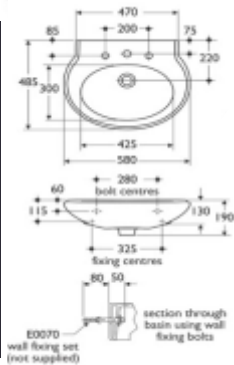

805 Denice Top (560x405x200mm)

801 Diego Top (560x445x180 mm)

601 Brent (505x445x350 mm)

602 Billy (550x455x360mm)

603 Berlin (500x400x340 mm)

**Counter Wash Basin
(Top & Under)**

**One Piece Wash Basin
with Integrated
half pedestal**

Wash Basin with Full Pedestal

401 Niter (570x490x850 mm)

402 Navel (560x410x840 mm)

403 Nicole (590x430x840 mm)

404 Naomi (565x445x865 mm)

405 Natalia (570x415x845 mm)

406 Nonet (560x440x845 mm)

407 Neuk (555x437x825 mm)

408 Nexus (585x465x915 mm)

409 Naive (600x470x840 mm)

410 Naira (560x430x840 mm)

411 Nitro (560x445x840 mm)

412 Negus (520x420x825 mm)

Wash Basin with Full Pedestal

413 Ninja (520x430x810 mm)

414 Novella (465x400x830 mm)

502 Oxen (560x440x490 mm)

503 Owlet (560x445x490 mm)

501 Omer (570x415x520 mm)

504 Omega (470x370x490 mm)

505 Ostia (560x410x490 mm)

506 Opera (520x420x500 mm)

Wash Basin with Half Pedestal

Wall Hung Wash Basin