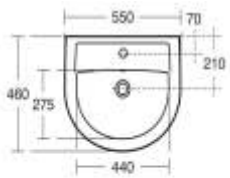

913 Alandra (630x410x105 mm)

917 Alva (485x375x130 mm)

919 Artemis (500x400x150 mm)

922 Adley (510x320x130 mm)

915 Ackley (500x360x100 mm)

807 Dora Top (600x370x115 mm)

803 Dixon Under Counter (550x410x200mm)

805 Denice Top (560x405x200mm)

801 Diego Top (560x445x180 mm)

601 Brent (505x445x350 mm)

602 Billy (550x455x360mm)

603 Berlin (500x400x340 mm)

**Counter Wash Basin
(Top & Under)**

**One Piece Wash Basin
with Integrated
half pedestal**

Wash Basin with Full Pedestal

401 Niter (570x490x850 mm)

402 Navel (560x410x840 mm)

403 Nicole (590x430x840 mm)

404 Naomi (565x445x865 mm)

405 Natalia (570x415x845 mm)

406 Nonet (560x440x845 mm)

407 Neuk (555x437x825 mm)

408 Nexus (585x465x915 mm)

409 Naive (600x470x840 mm)

410 Naira (560x430x840 mm)

411 Nitro (560x445x840 mm)

412 Negus (520x420x825 mm)

Wash Basin with Full Pedestal

413 Ninja (520x430x810 mm)

414 Novella (465x400x830 mm)