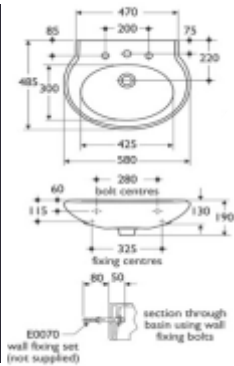

805 Denice Top (560x405x200mm)

801 Diego Top (560x445x180 mm)

601 Brent (505x445x350 mm)

602 Billy (550x455x360mm)

603 Berlin (500x400x340 mm)

**Counter Wash Basin
(Top & Under)**

**One Piece Wash Basin
with Integrated
half pedestal**

Wash Basin with Full Pedestal

401 Niter (570x490x850 mm)

402 Navel (560x410x840 mm)

403 Nicole (590x430x840 mm)

404 Naomi (565x445x865 mm)

405 Natalia (570x415x845 mm)

406 Nonet (560x440x845 mm)

407 Neuk (555x437x825 mm)

408 Nexus (585x465x915 mm)

409 Naive (600x470x840 mm)

410 Naira (560x430x840 mm)

411 Nitro (560x445x840 mm)

412 Negus (520x420x825 mm)

Wash Basin with Full Pedestal

413 Ninja (520x430x810 mm)

414 Novella (465x400x830 mm)

502 Oxen (560x440x490 mm)

503 Owlet (560x445x490 mm)

501 Omer (570x415x520 mm)

504 Omega (470x370x490 mm)

505 Ostia (560x410x490 mm)

506 Opera (520x420x500 mm)

Wash Basin with Half Pedestal

Wall Hung Wash Basin