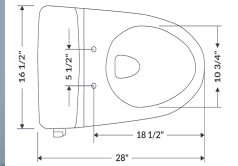

1502 Zaidee (685x360x705 mm)

1501 Zara (650x350x730 mm)

**One Piece EWC
with seat Cover**

1504 Zurie (650x350x700 mm)

1503 Zofie (725x375x675 mm)

1505 Zandra (640x360x740 mm)

1506 Zenifer(670x375x690 mm)

Rough-in: 10"

Rough-in: 12"

Rough-in: 14"

301 Lucid (555x390x410 mm)

302 Lexis (525x340x390 mm)

305 Lucius (480x350x350 mm)

304 Lotto (540x360x360 mm)

303 Lucent (540x385x410 mm)

306 Lorenz (540x350x340 mm)

**Wall Hung EWC
with Seat Cover**

European Water Closet

201 Vector EWC 'S' (530x370x390 mm)

203 Cognate (540x350x400 mm)

204 Celestial (600x430x400 mm)

201 Vector EWC 'P' (530x370x390 mm)

202 Comet (550x370x390 mm)

Table Top Wash Basin

901 Aaron (410x295x110 mm)

905 Andrea (590x375x110 mm)

902 Antonio (400x400x125 mm)

906 Aleen (570x365x120 mm)

903 Austin (410x340x170 mm)

904 Adrian (480x320x155 mm)

907 Alexis (435x435x110 mm)