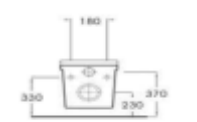

Rough-in: 12"

Rough-in: 14"

301 Lucid (555x390x410 mm)

302 Lexis (525x340x390 mm)

305 Lucius (480x350x350 mm)

304 Lotto (540x360x360 mm)

303 Lucent (540x385x410 mm)

306 Lorenz (540x350x340 mm)

**Wall Hung EWC
with Seat Cover**

European Water Closet

201 Vector EWC 'S' (530x370x390 mm)

203 Cognate (540x350x400 mm)

204 Celestial (600x430x400 mm)

201 Vector EWC 'P' (530x370x390 mm)

202 Comet (550x370x390 mm)