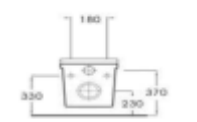

Rough-in: 12"

Rough-in: 14"

301 Lucid (555x390x410 mm)

302 Lexis (525x340x390 mm)

305 Lucius (480x350x350 mm)

304 Lotto (540x360x360 mm)

303 Lucent (540x385x410 mm)

306 Lorenz (540x350x340 mm)

**Wall Hung EWC
with Seat Cover**

European Water Closet

201 Vector EWC 'S' (530x370x390 mm)

203 Cognate (540x350x400 mm)

204 Celestial (600x430x400 mm)

201 Vector EWC 'P' (530x370x390 mm)

202 Comet (550x370x390 mm)