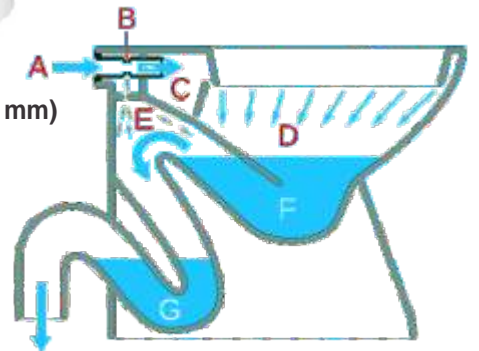

**Wall Hung EWC
with Seat Cover**

European Water Closet

201 Vector EWC 'S' (530x370x390 mm)

203 Cognate (540x350x400 mm)

204 Celestial (600x430x400 mm)

201 Vector EWC 'P' (530x370x390 mm)

202 Comet (550x370x390 mm)