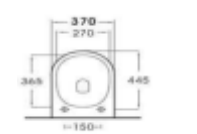

1502 Zaidee (685x360x705 mm)

1501 Zara (650x350x730 mm)

**One Piece EWC
with seat Cover**

1504 Zurie (650x350x700 mm)

1503 Zofie (725x375x675 mm)

1505 Zandra (640x360x740 mm)

1506 Zenifer(670x375x690 mm)

Rough-in: 10"

Rough-in: 12"

Rough-in: 14"

301 Lucid (555x390x410 mm)

302 Lexis (525x340x390 mm)

305 Lucius (480x350x350 mm)

304 Lotto (540x360x360 mm)

303 Lucent (540x385x410 mm)

306 Lorenz (540x350x340 mm)

**Wall Hung EWC
with Seat Cover**

European Water Closet

201 Vector EWC 'S' (530x370x390 mm)

203 Cognate (540x350x400 mm)

204 Celestial (600x430x400 mm)

201 Vector EWC 'P' (530x370x390 mm)

202 Comet (550x370x390 mm)

Table Top Wash Basin

901 Aaron (410x295x110 mm)

905 Andrea (590x375x110 mm)

902 Antonio (400x400x125 mm)

906 Aleen (570x365x120 mm)

903 Austin (410x340x170 mm)

904 Adrian (480x320x155 mm)

907 Alexis (435x435x110 mm)