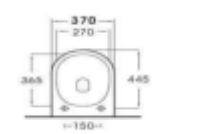

1502 Zaidee (685x360x705 mm)

1501 Zara (650x350x730 mm)

**One Piece EWC
with seat Cover**

1504 Zurie (650x350x700 mm)

1503 Zofie (725x375x675 mm)

1505 Zandra (640x360x740 mm)

1506 Zenifer(670x375x690 mm)

Rough-in: 10"

Rough-in: 12"

Rough-in: 14"

301 Lucid (555x390x410 mm)

302 Lexis (525x340x390 mm)

305 Lucius (480x350x350 mm)

304 Lotto (540x360x360 mm)

303 Lucent (540x385x410 mm)

306 Lorenz (540x350x340 mm)

**Wall Hung EWC
with Seat Cover**

European Water Closet

201 Vector EWC 'S' (530x370x390 mm)

203 Cognate (540x350x400 mm)

204 Celestial (600x430x400 mm)

201 Vector EWC 'P' (530x370x390 mm)

202 Comet (550x370x390 mm)

Table Top Wash Basin

901 Aaron (410x295x110 mm)

905 Andrea (590x375x110 mm)

902 Antonio (400x400x125 mm)

906 Aleen (570x365x120 mm)

903 Austin (410x340x170 mm)

904 Adrian (480x320x155 mm)

907 Alexis (435x435x110 mm)