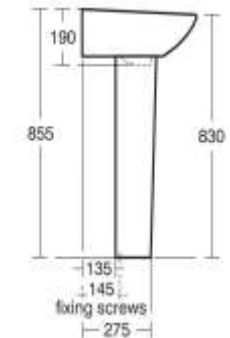

913 Alandra (630x410x105 mm)

917 Alva (485x375x130 mm)

919 Artemis (500x400x150 mm)

922 Adley (510x320x130 mm)

915 Ackley (500x360x100 mm)

807 Dora Top (600x370x115 mm)

803 Dixon Under Counter (550x410x200mm)

805 Denice Top (560x405x200mm)

801 Diego Top (560x445x180 mm)

601 Brent (505x445x350 mm)

602 Billy (550x455x360mm)

603 Berlin (500x400x340 mm)

**Counter Wash Basin
(Top & Under)**

**One Piece Wash Basin
with Integrated
half pedestal**

Wash Basin with Full Pedestal

401 Niter (570x490x850 mm)

402 Navel (560x410x840 mm)

403 Nicole (590x430x840 mm)

404 Naomi (565x445x865 mm)

405 Natalia (570x415x845 mm)

406 Nonet (560x440x845 mm)

407 Neuk (555x437x825 mm)

408 Nexus (585x465x915 mm)

409 Naive (600x470x840 mm)

410 Naira (560x430x840 mm)

411 Nitro (560x445x840 mm)

412 Negus (520x420x825 mm)

Wash Basin with Full Pedestal

413 Ninja (520x430x810 mm)

414 Novella (465x400x830 mm)