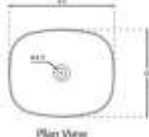

Rough-in: 12"

Rough-in: 14"

301 Lucid (555x390x410 mm)

302 Lexis (525x340x390 mm)

305 Lucius (480x350x350 mm)

304 Lotto (540x360x360 mm)

303 Lucent (540x385x410 mm)

306 Lorenz (540x350x340 mm)

**Wall Hung EWC
with Seat Cover**

European Water Closet

201 Vector EWC 'S' (530x370x390 mm)

203 Cognate (540x350x400 mm)

204 Celestial (600x430x400 mm)

201 Vector EWC 'P' (530x370x390 mm)

202 Comet (550x370x390 mm)

Table Top Wash Basin

901 Aaron (410x295x110 mm)

905 Andrea (590x375x110 mm)

902 Antonio (400x400x125 mm)

906 Aleen (570x365x120 mm)

903 Austin (410x340x170 mm)

904 Adrian (480x320x155 mm)

907 Alexis (435x435x110 mm)

Table Top Wash Basin

909 Amelia (475x405x125 mm)

920 Arthur (440x290x120 mm)

923 Atlas (665x395x125 mm)

911 Alexa (455x340x135 mm)

921 Amara (310x310x100 mm)

924 Archer (560x420x170 mm)

912 Abella (395x395x120 mm)