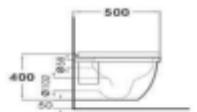

1502 Zaidee (685x360x705 mm)

1501 Zara (650x350x730 mm)

**One Piece EWC
with seat Cover**

1504 Zurie (650x350x700 mm)

1503 Zofie (725x375x675 mm)

1505 Zandra (640x360x740 mm)

1506 Zenifer(670x375x690 mm)

Rough-in: 10"

Rough-in: 12"

Rough-in: 14"

301 Lucid (555x390x410 mm)

302 Lexis (525x340x390 mm)

305 Lucius (480x350x350 mm)

304 Lotto (540x360x360 mm)

303 Lucent (540x385x410 mm)

306 Lorenz (540x350x340 mm)

**Wall Hung EWC
with Seat Cover**

European Water Closet

201 Vector EWC 'S' (530x370x390 mm)

203 Cognate (540x350x400 mm)

204 Celestial (600x430x400 mm)

201 Vector EWC 'P' (530x370x390 mm)

202 Comet (550x370x390 mm)