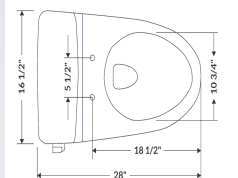

1502 Zaidee (685x360x705 mm)

1501 Zara (650x350x730 mm)

**One Piece EWC
with seat Cover**

1504 Zurie (650x350x700 mm)

1503 Zofie (725x375x675 mm)

1505 Zandra (640x360x740 mm)

1506 Zenifer(670x375x690 mm)

Rough-in: 10"

Rough-in: 12"

Rough-in: 14"

301 Lucid (555x390x410 mm)

302 Lexis (525x340x390 mm)

305 Lucius (480x350x350 mm)

304 Lotto (540x360x360 mm)

303 Lucent (540x385x410 mm)

306 Lorenz (540x350x340 mm)

**Wall Hung EWC
with Seat Cover**

European Water Closet

201 Vector EWC 'S' (530x370x390 mm)

203 Cognate (540x350x400 mm)

204 Celestial (600x430x400 mm)

201 Vector EWC 'P' (530x370x390 mm)

202 Comet (550x370x390 mm)

Table Top Wash Basin

901 Aaron (410x295x110 mm)

905 Andrea (590x375x110 mm)

902 Antonio (400x400x125 mm)

906 Aleen (570x365x120 mm)

903 Austin (410x340x170 mm)

904 Adrian (480x320x155 mm)

907 Alexis (435x435x110 mm)