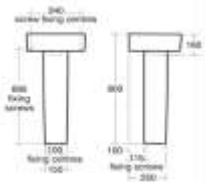

805 Denice Top (560x405x200mm)

801 Diego Top (560x445x180 mm)

601 Brent (505x445x350 mm)

602 Billy (550x455x360mm)

603 Berlin (500x400x340 mm)

**Counter Wash Basin
(Top & Under)**

**One Piece Wash Basin
with Integrated
half pedestal**

Wash Basin with Full Pedestal

401 Niter (570x490x850 mm)

402 Navel (560x410x840 mm)

403 Nicole (590x430x840 mm)

404 Naomi (565x445x865 mm)

405 Natalia (570x415x845 mm)

406 Nonet (560x440x845 mm)

407 Neuk (555x437x825 mm)

408 Nexus (585x465x915 mm)

409 Naive (600x470x840 mm)

410 Naira (560x430x840 mm)

411 Nitro (560x445x840 mm)

412 Negus (520x420x825 mm)

Wash Basin with Full Pedestal

413 Ninja (520x430x810 mm)

414 Novella (465x400x830 mm)

502 Oxen (560x440x490 mm)

503 Owlet (560x445x490 mm)

501 Omer (570x415x520 mm)

504 Omega (470x370x490 mm)

505 Ostia (560x410x490 mm)

506 Opera (520x420x500 mm)

Wash Basin with Half Pedestal

Wall Hung Wash Basin