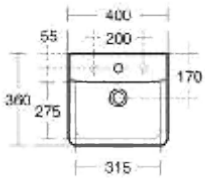

805 Denice Top (560x405x200mm)

801 Diego Top (560x445x180 mm)

601 Brent (505x445x350 mm)

602 Billy (550x455x360mm)

603 Berlin (500x400x340 mm)

**Counter Wash Basin
(Top & Under)**

**One Piece Wash Basin
with Integrated
half pedestal**

Wash Basin with Full Pedestal

401 Niter (570x490x850 mm)

402 Navel (560x410x840 mm)

403 Nicole (590x430x840 mm)

404 Naomi (565x445x865 mm)

405 Natalia (570x415x845 mm)

406 Nonet (560x440x845 mm)

407 Neuk (555x437x825 mm)

408 Nexus (585x465x915 mm)

409 Naive (600x470x840 mm)

410 Naira (560x430x840 mm)

411 Nitro (560x445x840 mm)

412 Negus (520x420x825 mm)

Wash Basin with Full Pedestal

413 Ninja (520x430x810 mm)

414 Novella (465x400x830 mm)

502 Oxen (560x440x490 mm)

503 Owlet (560x445x490 mm)

501 Omer (570x415x520 mm)

504 Omega (470x370x490 mm)

505 Ostia (560x410x490 mm)

506 Opera (520x420x500 mm)

Wash Basin with Half Pedestal

Wall Hung Wash Basin