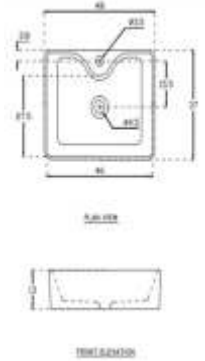

Rough-in: 12"

Rough-in: 14"

301 Lucid (555x390x410 mm)

302 Lexis (525x340x390 mm)

305 Lucius (480x350x350 mm)

304 Lotto (540x360x360 mm)

303 Lucent (540x385x410 mm)

306 Lorenz (540x350x340 mm)

**Wall Hung EWC
with Seat Cover**

European Water Closet

201 Vector EWC 'S' (530x370x390 mm)

203 Cognate (540x350x400 mm)

204 Celestial (600x430x400 mm)

201 Vector EWC 'P' (530x370x390 mm)

202 Comet (550x370x390 mm)

Table Top Wash Basin

901 Aaron (410x295x110 mm)

905 Andrea (590x375x110 mm)

902 Antonio (400x400x125 mm)

906 Aleen (570x365x120 mm)

903 Austin (410x340x170 mm)

904 Adrian (480x320x155 mm)

907 Alexis (435x435x110 mm)

Table Top Wash Basin

909 Amelia (475x405x125 mm)

920 Arthur (440x290x120 mm)

923 Atlas (665x395x125 mm)

911 Alexa (455x340x135 mm)

921 Amara (310x310x100 mm)

924 Archer (560x420x170 mm)

912 Abella (395x395x120 mm)