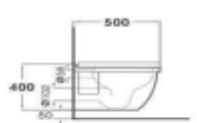

1502 Zaidee (685x360x705 mm)

1501 Zara (650x350x730 mm)

**One Piece EWC
with seat Cover**

1504 Zurie (650x350x700 mm)

1503 Zofie (725x375x675 mm)

1505 Zandra (640x360x740 mm)

1506 Zenifer(670x375x690 mm)

Rough-in: 10"

Rough-in: 12"

Rough-in: 14"

301 Lucid (555x390x410 mm)

302 Lexis (525x340x390 mm)

305 Lucius (480x350x350 mm)

304 Lotto (540x360x360 mm)

303 Lucent (540x385x410 mm)

306 Lorenz (540x350x340 mm)

**Wall Hung EWC
with Seat Cover**

European Water Closet

201 Vector EWC 'S' (530x370x390 mm)

203 Cognate (540x350x400 mm)

204 Celestial (600x430x400 mm)

201 Vector EWC 'P' (530x370x390 mm)

202 Comet (550x370x390 mm)