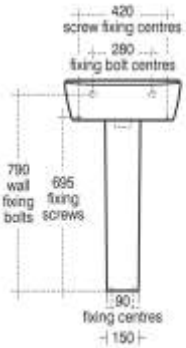

805 Denice Top (560x405x200mm)

801 Diego Top (560x445x180 mm)

601 Brent (505x445x350 mm)

602 Billy (550x455x360mm)

603 Berlin (500x400x340 mm)

**Counter Wash Basin
(Top & Under)**

**One Piece Wash Basin
with Integrated
half pedestal**

Wash Basin with Full Pedestal

401 Niter (570x490x850 mm)

402 Navel (560x410x840 mm)

403 Nicole (590x430x840 mm)

404 Naomi (565x445x865 mm)

405 Natalia (570x415x845 mm)

406 Nonet (560x440x845 mm)

407 Neuk (555x437x825 mm)