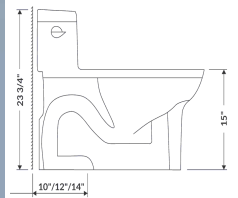

1502 Zaidee (685x360x705 mm)

1501 Zara (650x350x730 mm)

**One Piece EWC
with seat Cover**

1504 Zurie (650x350x700 mm)

1503 Zofie (725x375x675 mm)

1505 Zandra (640x360x740 mm)

1506 Zenifer(670x375x690 mm)

Rough-in: 10"

Rough-in: 12"

Rough-in: 14"

301 Lucid (555x390x410 mm)

302 Lexis (525x340x390 mm)

305 Lucius (480x350x350 mm)

304 Lotto (540x360x360 mm)

303 Lucent (540x385x410 mm)

306 Lorenz (540x350x340 mm)

**Wall Hung EWC
with Seat Cover**

European Water Closet

201 Vector EWC 'S' (530x370x390 mm)

203 Cognate (540x350x400 mm)

204 Celestial (600x430x400 mm)

201 Vector EWC 'P' (530x370x390 mm)

202 Comet (550x370x390 mm)

Table Top Wash Basin

901 Aaron (410x295x110 mm)

905 Andrea (590x375x110 mm)

902 Antonio (400x400x125 mm)

906 Aleen (570x365x120 mm)

903 Austin (410x340x170 mm)

904 Adrian (480x320x155 mm)

907 Alexis (435x435x110 mm)