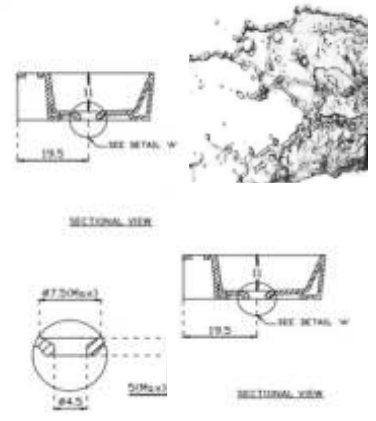

805 Denice Top (560x405x200mm)

801 Diego Top (560x445x180 mm)

601 Brent (505x445x350 mm)

602 Billy (550x455x360mm)

603 Berlin (500x400x340 mm)

**Counter Wash Basin
(Top & Under)**

**One Piece Wash Basin
with Integrated
half pedestal**

Wash Basin with Full Pedestal

401 Niter (570x490x850 mm)

402 Navel (560x410x840 mm)

403 Nicole (590x430x840 mm)

404 Naomi (565x445x865 mm)

405 Natalia (570x415x845 mm)

406 Nonet (560x440x845 mm)

407 Neuk (555x437x825 mm)

408 Nexus (585x465x915 mm)

409 Naive (600x470x840 mm)

410 Naira (560x430x840 mm)

411 Nitro (560x445x840 mm)

412 Negus (520x420x825 mm)

Wash Basin with Full Pedestal

413 Ninja (520x430x810 mm)

414 Novella (465x400x830 mm)