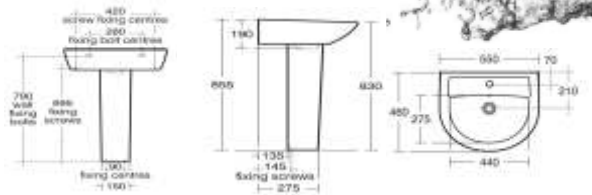

651 Henry
(840x435x435 mm)

652 Honey
(850x400x400 mm)

653 Hugo
(860x435x435 mm)

654 Hector
(860x400x400 mm)

655 Hayden
(880x450x500 mm)

656 Harold
(860x450x450 mm)

658 Hudson
(830x340x460 mm)

**One Pcs Wash Basin With
Integrated Full Pedestal**