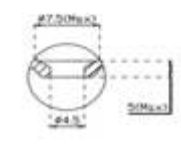

Table Top Wash Basin

909 Amelia (475x405x125 mm)

920 Arthur (440x290x120 mm)

923 Atlas (665x395x125 mm)

911 Alexa (455x340x135 mm)

921 Amara (310x310x100 mm)

924 Archer (560x420x170 mm)

912 Abella (395x395x120 mm)

805 Denice Top (560x405x200mm)

801 Diego Top (560x445x180 mm)

601 Brent (505x445x350 mm)

602 Billy (550x455x360mm)

603 Berlin (500x400x340 mm)

**Counter Wash Basin
(Top & Under)**

**One Piece Wash Basin
with Integrated
half pedestal**

Wash Basin with Full Pedestal

401 Niter (570x490x850 mm)

402 Navel (560x410x840 mm)

403 Nicole (590x430x840 mm)

404 Naomi (565x445x865 mm)

405 Natalia (570x415x845 mm)

406 Nonet (560x440x845 mm)

407 Neuk (555x437x825 mm)

408 Nexus (585x465x915 mm)

409 Naive (600x470x840 mm)

410 Naira (560x430x840 mm)

411 Nitro (560x445x840 mm)

412 Negus (520x420x825 mm)

Wash Basin with Full Pedestal

413 Ninja (520x430x810 mm)

414 Novella (465x400x830 mm)